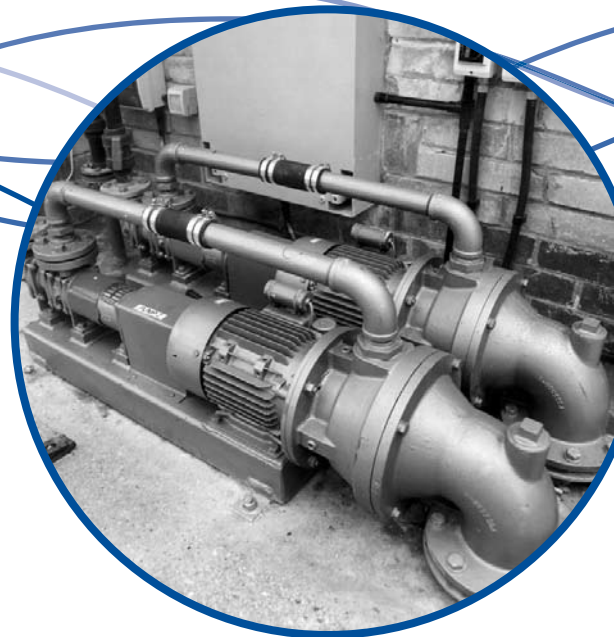

Mono® NOV Helps Retain The Rural Feel

Above the sleepy hamlet of Rosedale Abbey, in the heart of North Yorkshire's National Park lies "Plane Tree Cottages", where a sewage pumping station equipped with a macerating and pumping system from Mono® NOV has been designed to look like a traditional rural stone outhouse to comply with National Park legislation.

When designing the system, Nottingham based Control Engineers P.J. Breilsford & Son had to give careful consideration to the sensitivity of the application, located in an area of special interest, and within close proximity to the residents of the cottages.

The Mono Mutrator unit comprises a Mono progressing cavity pump and a centrifugal macerator. The Mutrator is situated above a well that collects raw sewage from the hamlet. The suction of the pump lifts the sewage from the well and into the macerating chamber. The Mono positive displacement Merlin pump offers the benefits of blockage-free operation and smooth transfer of the sewage through small bore pipes into the main sewage system for further treatment at Yorkshire Water's Rosedale WWTW.

The only electricity supply available was the rural mains which is a different voltage to conventional mains. Mono was able to supply units configured to operate from the rural mains at a voltage of 480v single phase to achieve quiet, vibration free operation.

Able to process sewage at a rate of 15m³/h, the system is ideal to meet the requirements of the small community. The well is fitted with level controllers so that when the sewage reaches a certain point it is automatically emptied by the pump, and once emptied the system cuts out, thus ensuring low energy consumption and reliable, cost-effective operation.

Mutrator:	2 off H18EBAA1B0X
Product:	Raw Sewage
Capacity:	15m³/h
Pressure:	4 bar
Drive:	2.2kW motor

Mono Pumps Ltd
Martin Street, Audenshaw
Manchester, M34 5JA England
T. +44 (0)161 339 9000
E. info@mono-pumps.com
www.mono-pumps.com

Mono® NOV

One Company, Unlimited Solutions